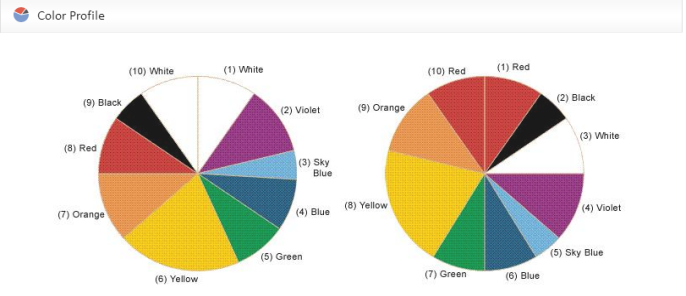

Solar Zone/Planet
Orange/Venus

Time Zone/Planet
White/Saturn-III

ABOUT TRUST ONLINE

Compatibility Results

Export Download

AstroDetails

	Your Astro Profile	Subject Astro Profile
Name	Nidhi Bisht	Anuj
Gender	Female	Male
Date of Birth	12-Feb-1992 20:25:00	02-Jan-1988 03:03:00
Astrological Date of Birth	12-Feb-1992 20:03:48	02-Jan-1988 02:41:32
Country Of Birth-	India	India
Place Of Birth	NEW DELHI [DELHI]	NEW CANTONMENT [DELHI]
Time Zone	Indian Standard Time (IST), UTC+05:30	Indian Standard Time (IST), UTC+05:30
Solar Planet/Zone	Venus / Orange	Saturn-II / Black
Time Planet/Zone	Saturn-III / White	Saturn-II / Black
Latitude	28.600	28.600
Longitude	77.200	77.133

Summary of Compatibility Score

Compatibility Parameter	Base Score	Score
Fascination and Good Luck 63	25	5
Health and Children 63	25	5
Ego and Sense 63	15	12
Outlook and Intellectual Sphere 63	35	35
Total	100	57