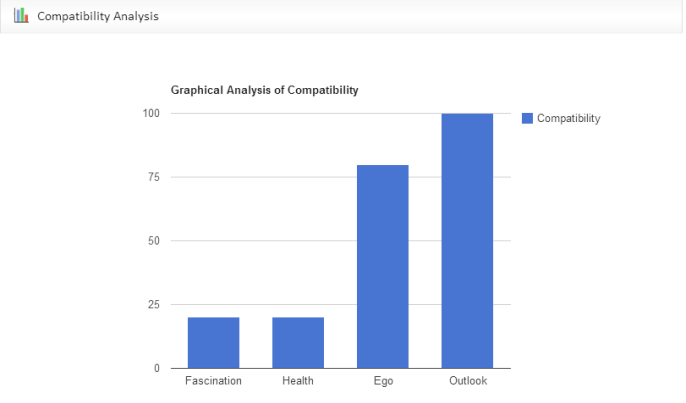

Solar Zone/Planet
Orange/Venus

Time Zone/Planet
White/Saturn-III

ABOUT TRUST ONLINE

Compatibility Results

Export Download

AstroDetails

	Your Astro Profile	Subject Astro Profile
Name	Nidhi Bisht	Anuj
Gender	Female	Male
Date of Birth	12-Feb-1992 20:25:00	02-Jan-1988 03:03:00
Astrological Date of Birth	12-Feb-1992 20:03:48	02-Jan-1988 02:41:32
Country Of Birth-	India	India
Place Of Birth	NEW DELHI [DELHI]	NEW CANTONMENT [DELHI]
Time Zone	Indian Standard Time (IST), UTC+05:30	Indian Standard Time (IST), UTC+05:30
Solar Planet/Zone	Venus / Orange	Saturn-II / Black
Time Planet/Zone	Saturn-III / White	Saturn-II / Black
Latitude	28.600	28.600
Longitude	77.200	77.133

Summary of Compatibility Score

Compatibility Parameter	Base Score	Score
Fascination and Good Luck 63	25	5
Health and Children 63	25	5
Ego and Sense 63	15	12
Outlook and Intellectual Sphere 63	35	35
Total	100	57